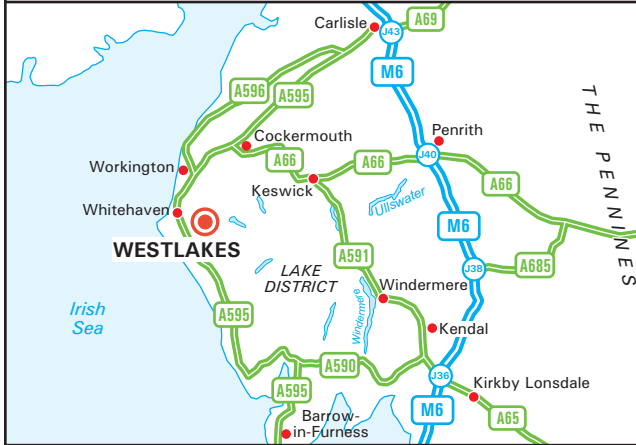

Nuvia Limited
Robinson House
Crow Park Way
Westlakes Science & Technology Park
Moor Row, Cumbria CA24 3HY
Tel : +44 (0)1946 593996 - Fax: +44 (0)1946 593951
www.nuvia.co.uk

From M6 South

Leave the M6 at junction 40 (signed North Lakes, Penrith, Keswick & A66).
Join the A66 towards Keswick.
Remain on the A66 for 30 miles, until the roundabout junction with the A595, west of Cockermouth.
Take the first exit onto the A595 towards Whitehaven.
Remain on the A595 for 13 miles until the junction for Westlakes Science Park.
Turn left at the traffic lights then take the first exit at the roundabout. Robinson House is located on the right at the top of the hill (see inset).

From the North

Leave the M6 at junction 43 (signed Carlisle & A69).
Join the A69 towards Carlisle and remain on the A69 for 2 miles.
At roundabout junction with the A595, take the first exit onto the A595 (signed Cockermouth).
Remain on the A595 for 40 miles past Whitehaven until the junction for Westlakes Science Park.
Turn left at the traffic lights then take the first exit at the roundabout. Robinson House is located on the right at the top of the hill (see inset).

By Train

Whitehaven is served by trains from Carlisle, Workington and Barrow-in-Furness.
Robinson House is a 10 minute taxi ride from Whitehaven station.

PRODUCED BY BUSINESS MAPS LTD FROM DIGITAL DATA - © BARTHOLOMEW (2007)