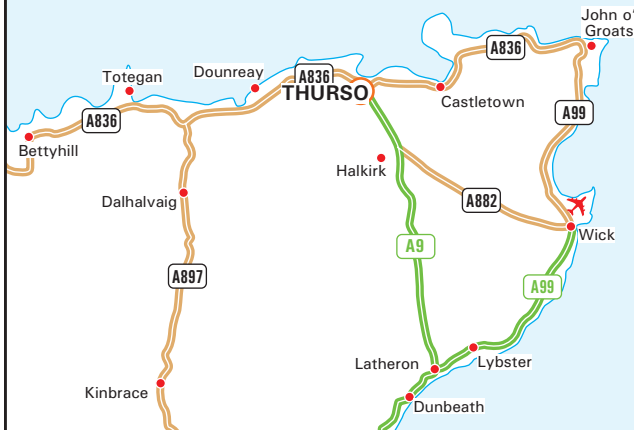

#### By Road

Follow the A9 north from Inverness to Latheron (distance of 87 miles).  
Turn left at Latheron and continue on the A9 to Thurso.  
Go straight on at the first set of traffic lights.  
Take the first left after the bridge (Janet Street) and then turn second right onto Lovers Lane.  
Turn left onto the Ormlie Road (B874).  
The Ormlie Industrial Estate is located on the right hand side (see inset).

#### By Train

Thurso Station is served by trains from Inverness and Wick.

#### By Air

Thurso is 30 minutes from Wick Airport and 2½ hours from Inverness Airport.