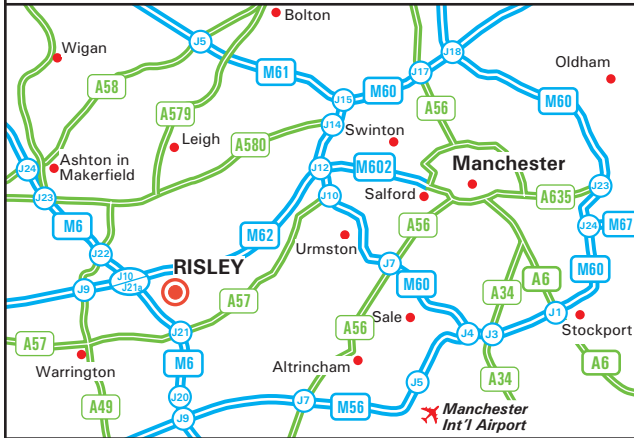

Nuvia Limited
Chadwick House
Birchwood Park
Warrington, Cheshire WA3 6AE
Tel : +44 (0)1925 866300 - Fax: +44 (0)1925 866401
www.nuvia.co.uk

From M6 North

Leave M6 at junction 21a (signed Manchester, Bolton, Leeds & M62).
Join the M62 towards Manchester and exit at next junction (11) and turn right onto the A574 towards Birchwood.
Continue over the next roundabout.
At the next roundabout turn right onto Faraday Street.
Turn left into Chadwick Place, then left into the visitors car park (see inset).

From M6 South

Leave the M6 at junction 21 (signed Warrington, Irlam & A57).
Join the B5210 (Woolston Grange Avenue).
Continue straight over 4 roundabouts.
At the fifth roundabout, turn right onto A574 (Birchwood Way).
Pass over the M6 motorway.
Continue over the next roundabout.
At the next roundabout turn left onto Faraday Street.
Turn left into Chadwick Place, then left into the visitors car park (see inset).

By Train

Birchwood is the nearest station and is served by trains from Manchester Piccadilly, Warrington Central, Liverpool Lime Street and Leeds.
Our offices are a short taxi ride from the station.

PRODUCED BY BUSINESS MAPS LTD FROM DIGITAL DATA © BARTHOLOMEW(2006)